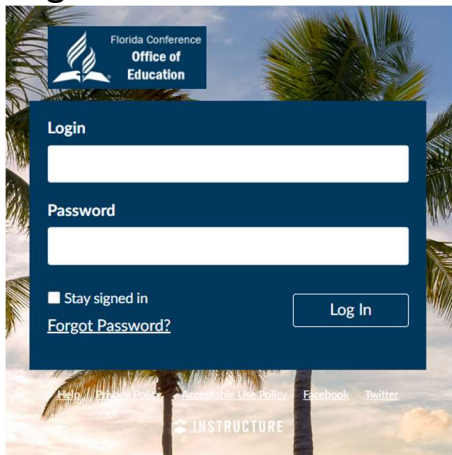

2. Click on the 3rd-8th Grade – Canvas App button.

3rd-8th Grade – Canvas App

3. Login with the email address on file with FLEC.